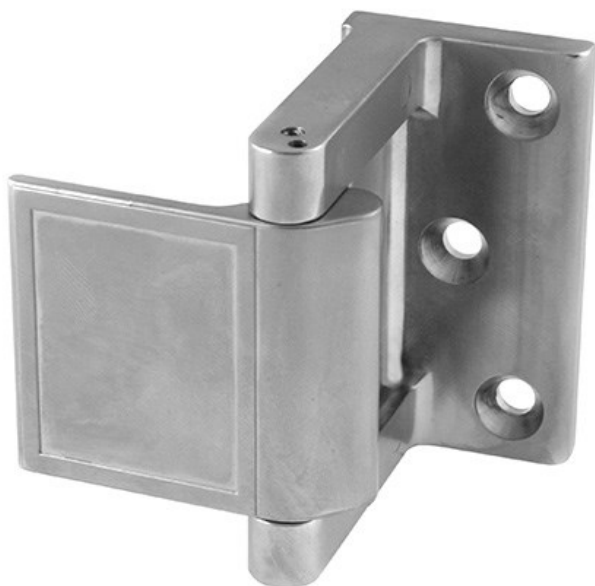

## Rockwood PDL - Privacy Door Latch (formerly 607)

### SIZE:

1 1/2" x 2 13/16"

### WEIGHT:

0.75 lbs.

### FASTENERS:

#12 x 1 1/4" Flat Head Sheet Metal Screws